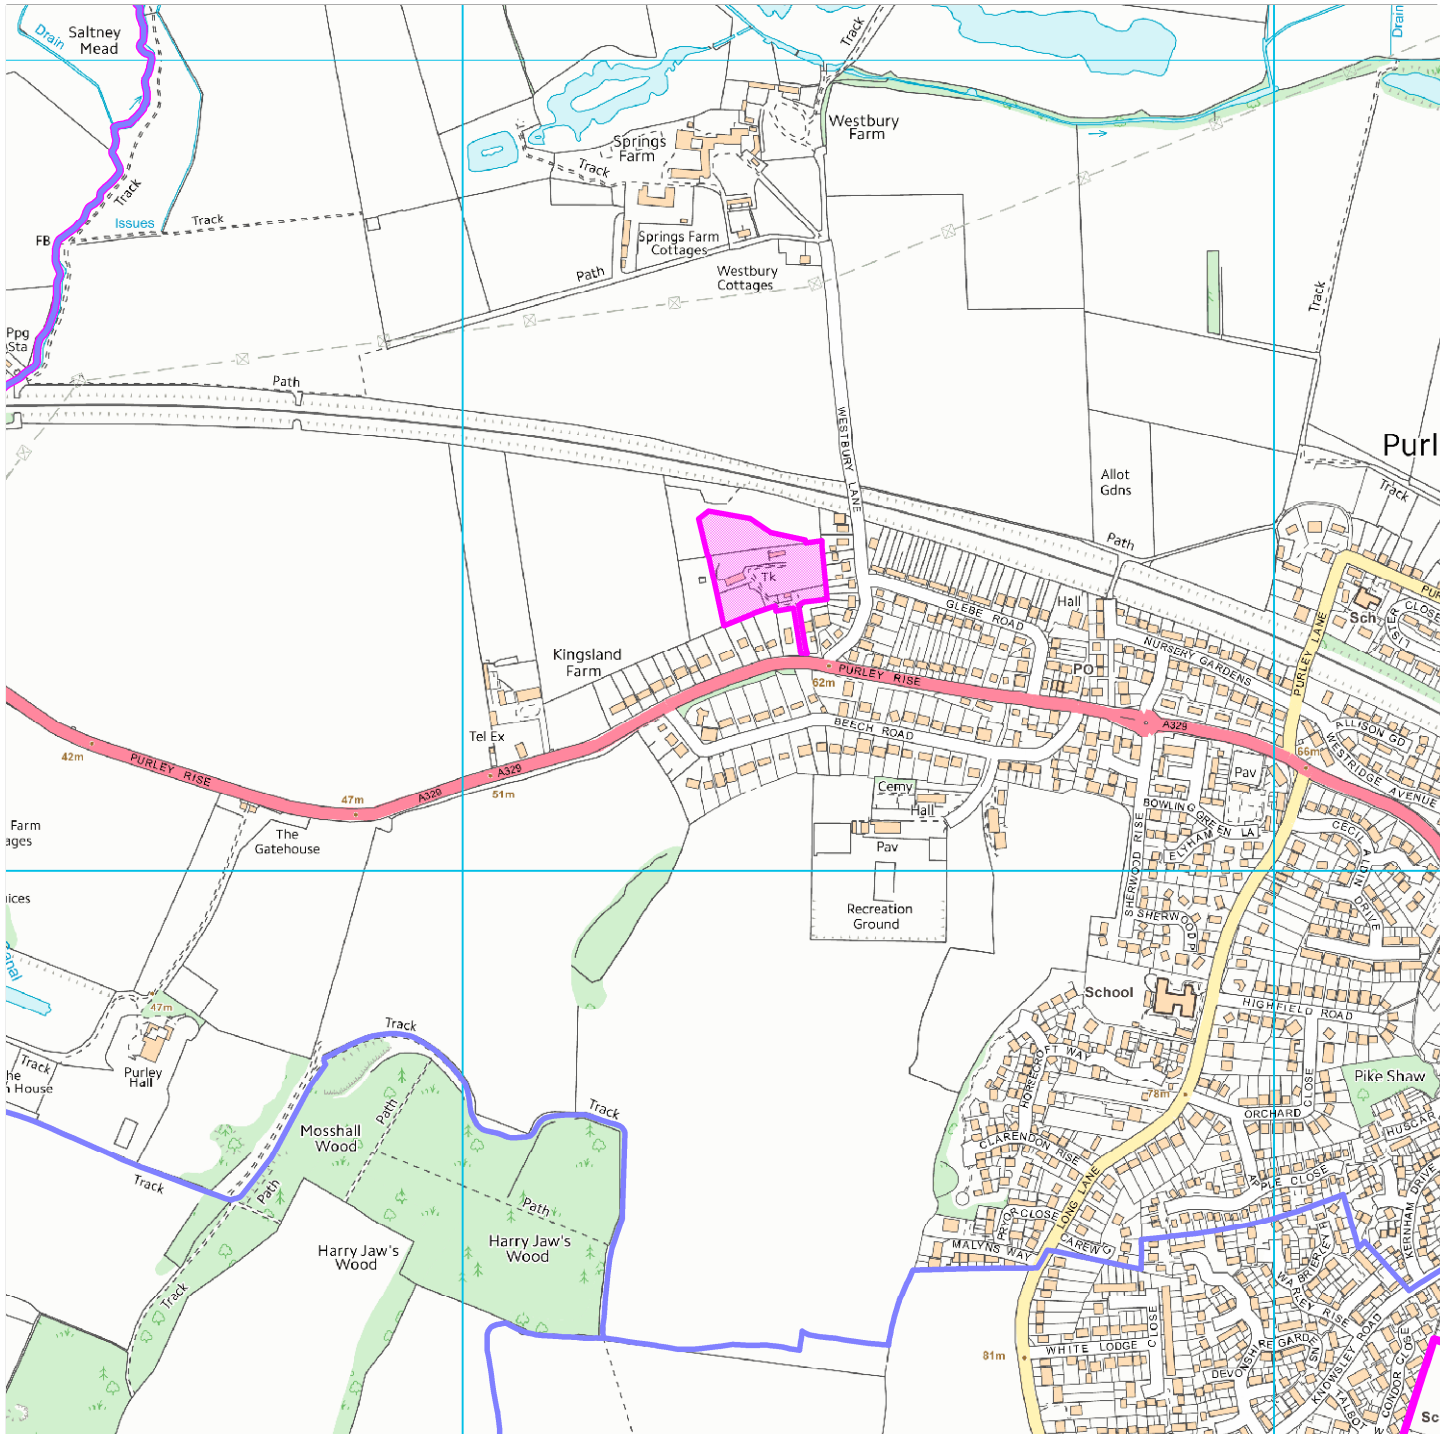

18/00878/OUTMAJ

72 Purley Rise, Purley On Thames RG8 8DH

Map Centre Coordinates :

Scale : 1:9329

Reproduced from the Ordnance Survey map with the permission of the Controller of Her Majesty's Stationery Office © Crown Copyright 2003.

Unauthorised reproduction infringes Crown Copyright and may lead to prosecution or civil proceedings .

<b>Organisation</b>	West Berkshire Council
<b>Department</b>	
<b>Comments</b>	Not Set
<b>Date</b>	13 September 2018
<b>SLA Number</b>	0100024151